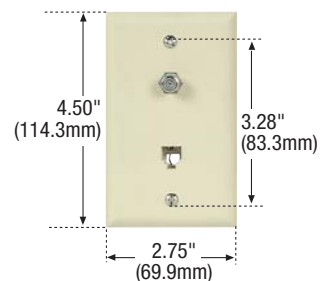

Flush Mount Coaxial Jacks

Coaxial Jacks
Combination Coaxial
Telephone Decorator Jacks

Flush Mount Coaxial Jacks

FEATURES

- Coaxial jacks ideal for use with cable-ready TVs, VCRs, and outdoor antennas.
- Type F coaxial jack for use with video applications.
- All devices with wallplates are box mounting.
- Self-tapping mounting screws and assembly hardware included.

Two Coaxial Jacks – Decorator

Description	Color	Catalog No.
Type F	Almond	2162-2A
	Ivory	2162-2V
	Light Almond	2162-2LA
	White	2162-2W

Telephone and Coaxial Jack – Decorator – 4 Conductor – RJ11, RJ14 Applications

Description	Color	Catalog No.
Type F	Almond	3562A
	Ivory	3562V
	Light Almond	3562LA
	White	3562W

Telephone and Coaxial Jack with Wallplate – 4 Conductor – RJ11, RJ14 Applications

Description	Color	Catalog No.
Type F	Almond	3535-4A
	Ivory	3535-4V
	Light Almond	3535-4LA
	White	3535-4W

3535

COMMERCIAL
RESIDENTIAL

H-8
COMMUNICATIONS
PREMISE WIRING
PRODUCTS

TESTING & CODE COMPLIANCE

- Meets UL requirements (file no. E134135)
- CSA Certified (file no. 090192-0-0000) except 2072 and 3562.

MATERIAL CHARACTERISTICS

Self-extinguishing
high-impact
thermoplastic meets
UL 94, V0 flame
retardancy rating.