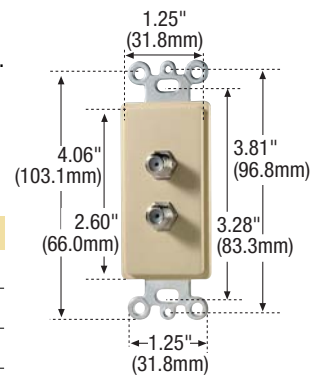

Flush Mount Coaxial Jacks

Coaxial Jacks
Combination Coaxial
Telephone Decorator Jacks

Flush Mount Coaxial Jacks

FEATURES

- Coaxial jacks ideal for use with cable-ready TVs, VCRs, and outdoor antennas.
- Type F coaxial jack for use with video applications.
- All devices with wallplates are box mounting.
- Self-tapping mounting screws and assembly hardware included.

Two Coaxial Jacks – Decorator

Description	Color	Catalog No.
Type F	Almond	2162-2A
	Ivory	2162-2V
	Light Almond	2162-2LA
	White	2162-2W

Telephone and Coaxial Jack – Decorator – 4 Conductor – RJ11, RJ14 Applications

Description	Color	Catalog No.
Type F	Almond	3562A
	Ivory	3562V
	Light Almond	3562LA
	White	3562W

Telephone and Coaxial Jack with Wallplate – 4 Conductor – RJ11, RJ14 Applications

Description	Color	Catalog No.
Type F	Almond	3535-4A
	Ivory	3535-4V
	Light Almond	3535-4LA
	White	3535-4W

2162-2