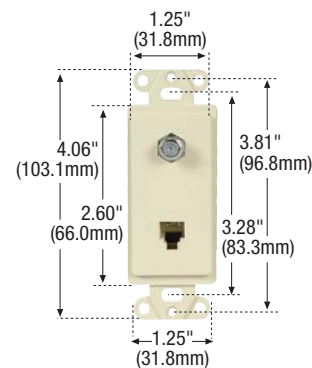

Flush Mount Coaxial Jacks

Coaxial Jacks
Combination Coaxial
Telephone Decorator Jacks

Flush Mount Coaxial Jacks

FEATURES

- Coaxial jacks ideal for use with cable-ready TVs, VCRs, and outdoor antennas.
- Type F coaxial jack for use with video applications.
- All devices with wallplates are box mounting.
- Self-tapping mounting screws and assembly hardware included.

Two Coaxial Jacks – Decorator

Description	Color	Catalog No.
Type F	Almond	2162-2A
	Ivory	2162-2V
	Light Almond	2162-2LA
	White	2162-2W

Telephone and Coaxial Jack – Decorator – 4 Conductor – RJ11, RJ14 Applications

Description	Color	Catalog No.
Type F	Almond	3562A
	Ivory	3562V
	Light Almond	3562LA
	White	3562W

Telephone and Coaxial Jack with Wallplate – 4 Conductor – RJ11, RJ14 Applications

Description	Color	Catalog No.
Type F	Almond	3535-4A
	Ivory	3535-4V
	Light Almond	3535-4LA
	White	3535-4W

3562

COMMERCIAL
RESIDENTIAL

H-8
COMMUNICATIONS
PREMISE WIRING
PRODUCTS

TESTING & CODE COMPLIANCE

- Meets UL requirements (file no. E134135)
- CSA Certified (file no. 090192-0-0000) except 2072 and 3562.

MATERIAL CHARACTERISTICS

Self-extinguishing
high-impact
thermoplastic meets
UL 94, V0 flame
retardancy rating.