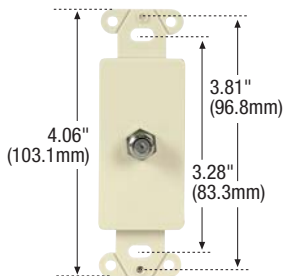

Flush Mount Coaxial Jacks

Flush Mount Coaxial Jacks

FEATURES

- Coaxial jacks ideal for use with cable-ready TVs, VCRs, and outdoor antennas.
- Type F coaxial jack for use with video applications.
- All devices with wallplates are box mounting.
- Self-tapping mounting screws and assembly hardware included.

COMMERCIAL
RESIDENTIAL

H-7 COMMUNICATIONS PREMISE WIRING PRODUCTS

2162

TESTING & CODE COMPLIANCE

- Meets UL requirements (file no. E134135).
- CSA Certified (file no. 090192-0-0000) except 2072 and 3562.

MATERIAL CHARACTERISTICS

Self-extinguishing high-impact thermoplastic meets UL 94, V0 flame retardancy rating.

Coaxial Jacks with Wallplate

Description	Color	Catalog No.
Type F	Almond	1172A
	Ivory	1172V
	Light Almond	1172LA
	White	1172W

Coaxial Jacks with Mid-Size Wallplate

Description	Color	Catalog No.
Type F	Almond	2072A
	Ivory	2072V
	Light Almond	2072LA
	White	2072W

Coaxial Jack - Decorator

Description	Color	Catalog No.
Type F	Almond	2162A
	Ivory	2162V
	Light Almond	2162LA
	White	2162W

Two Coaxial Jacks with Wallplate

Description	Color	Catalog No.
Type F	Almond	1172-2A
	Ivory	1172-2V
	Light Almond	1172-2LA
	White	1172-2W

Two Coaxial Jacks with Mid-Size Wallplate

Description	Color	Catalog No.
Type F	Almond	2072-2A
	Ivory	2072-2V
	Light Almond	2072-2LA
	White	2072-2W